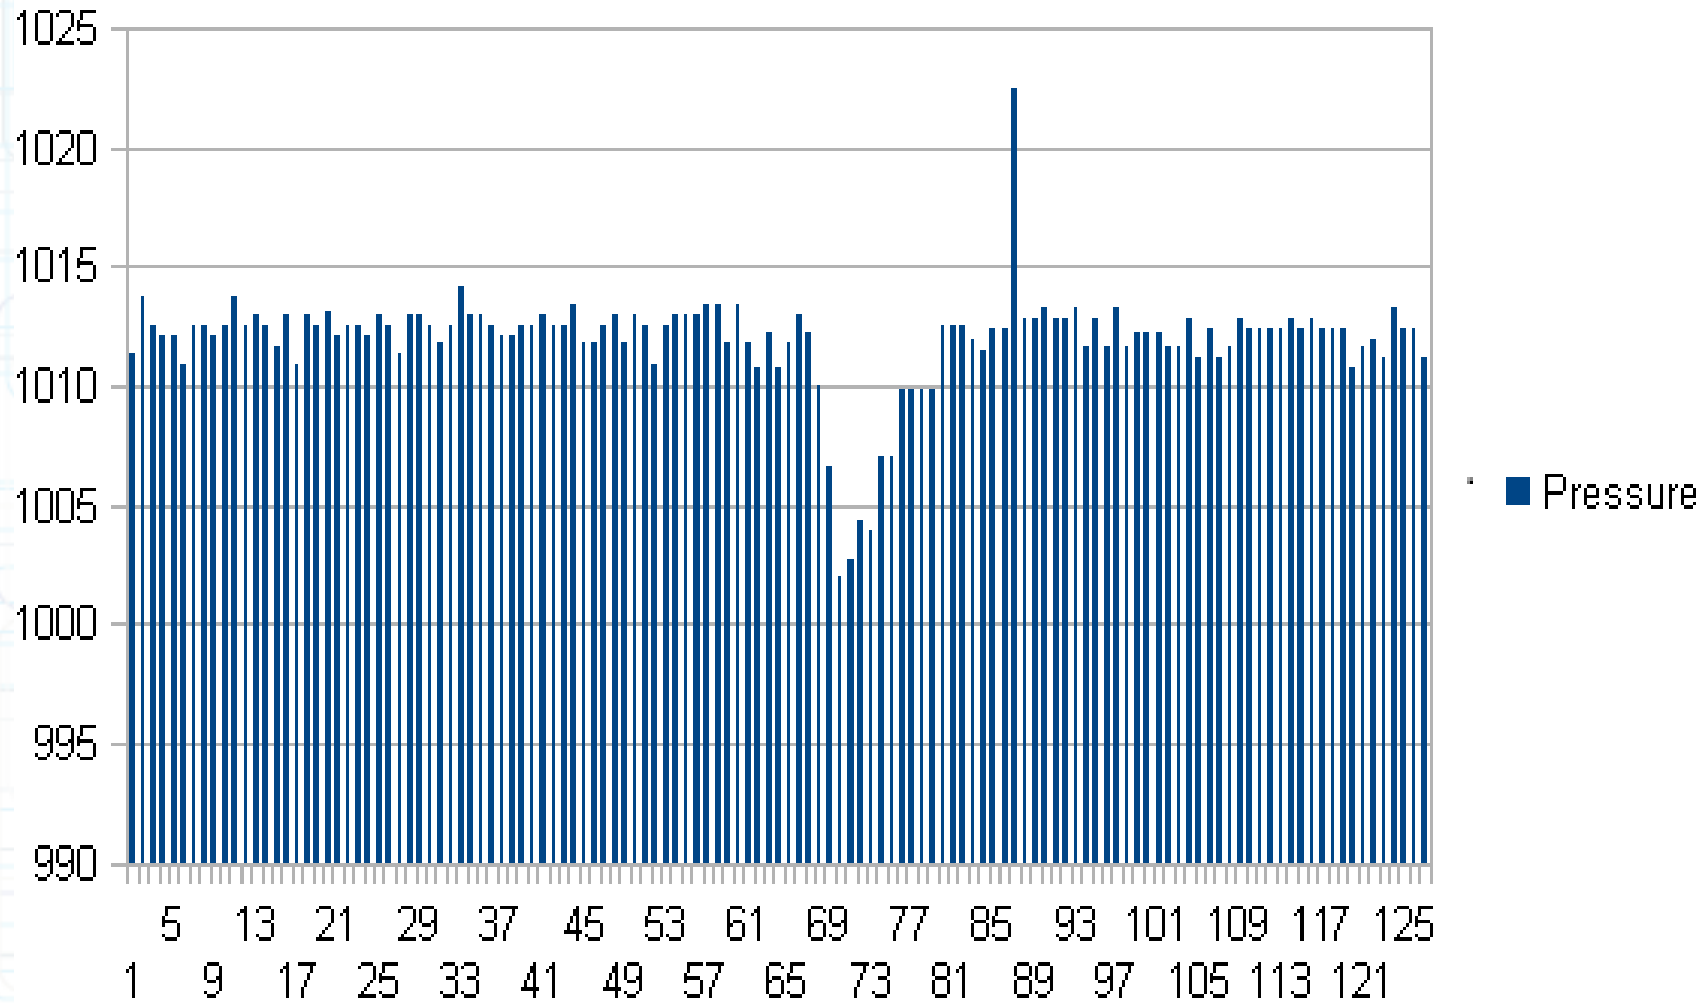

Second launch - 30th september 2016
(Uematsu Electric Co. - Akabira, Hokkaido, Japan)

Second launch - 30th september 2016
(Uematsu Electric Co. - Akabira, Hokkaido, Japan)

GPS Sensor Data

Pressure Sensor Data [mbar]