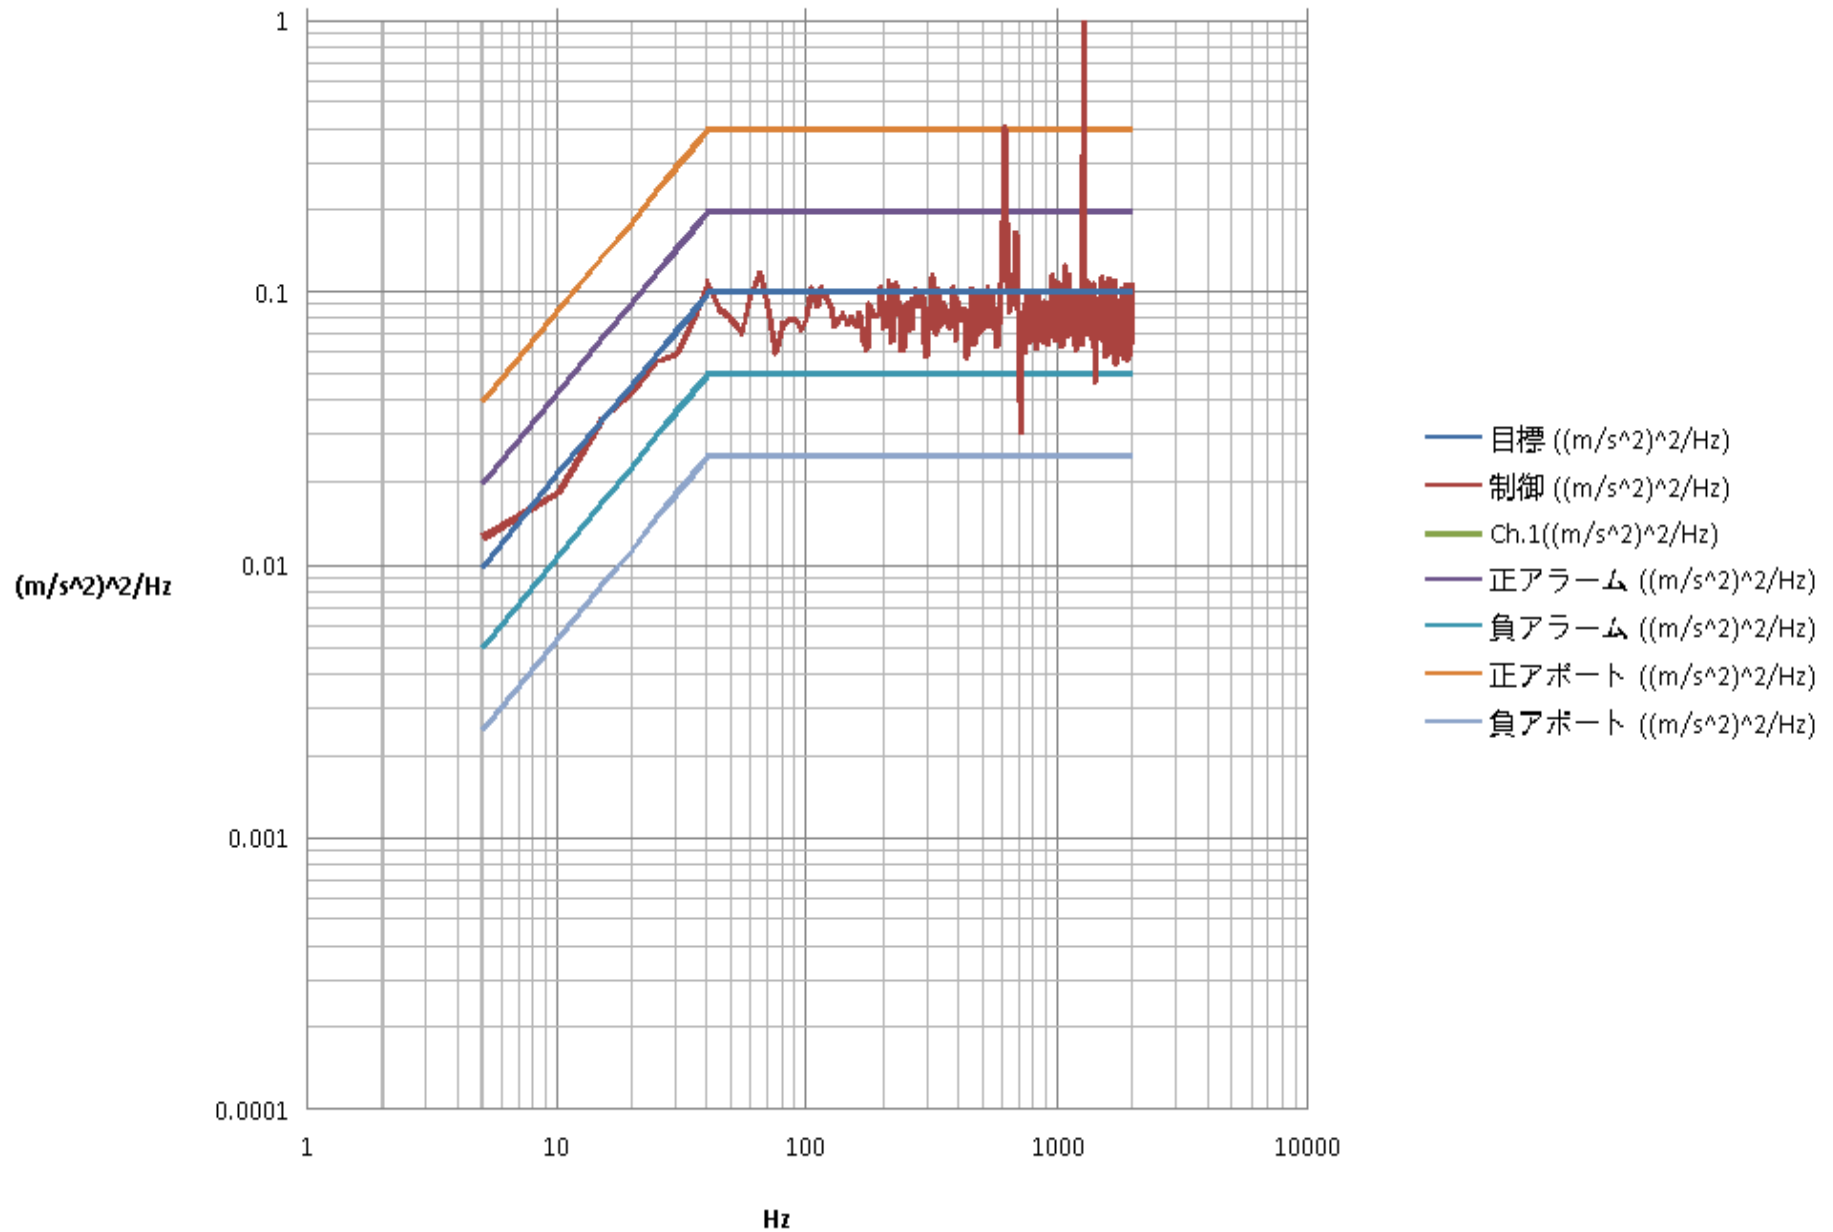

Vibration tests: Random/PSD