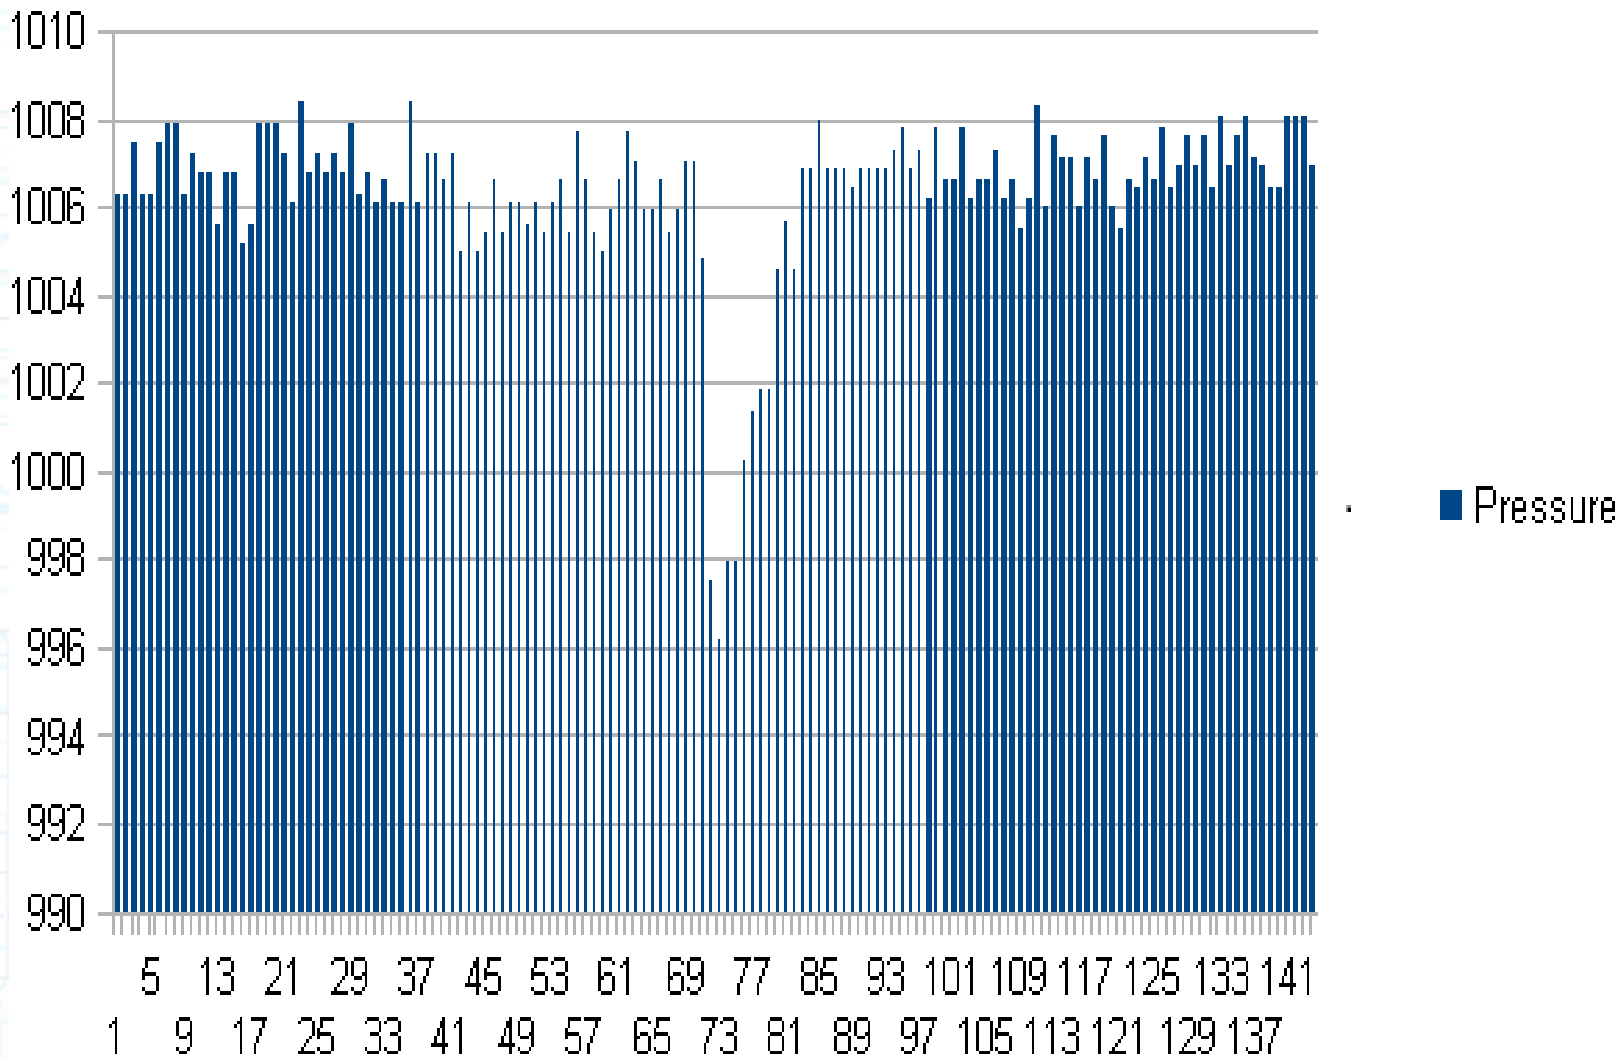

Pressure Sensor Data [mbar]