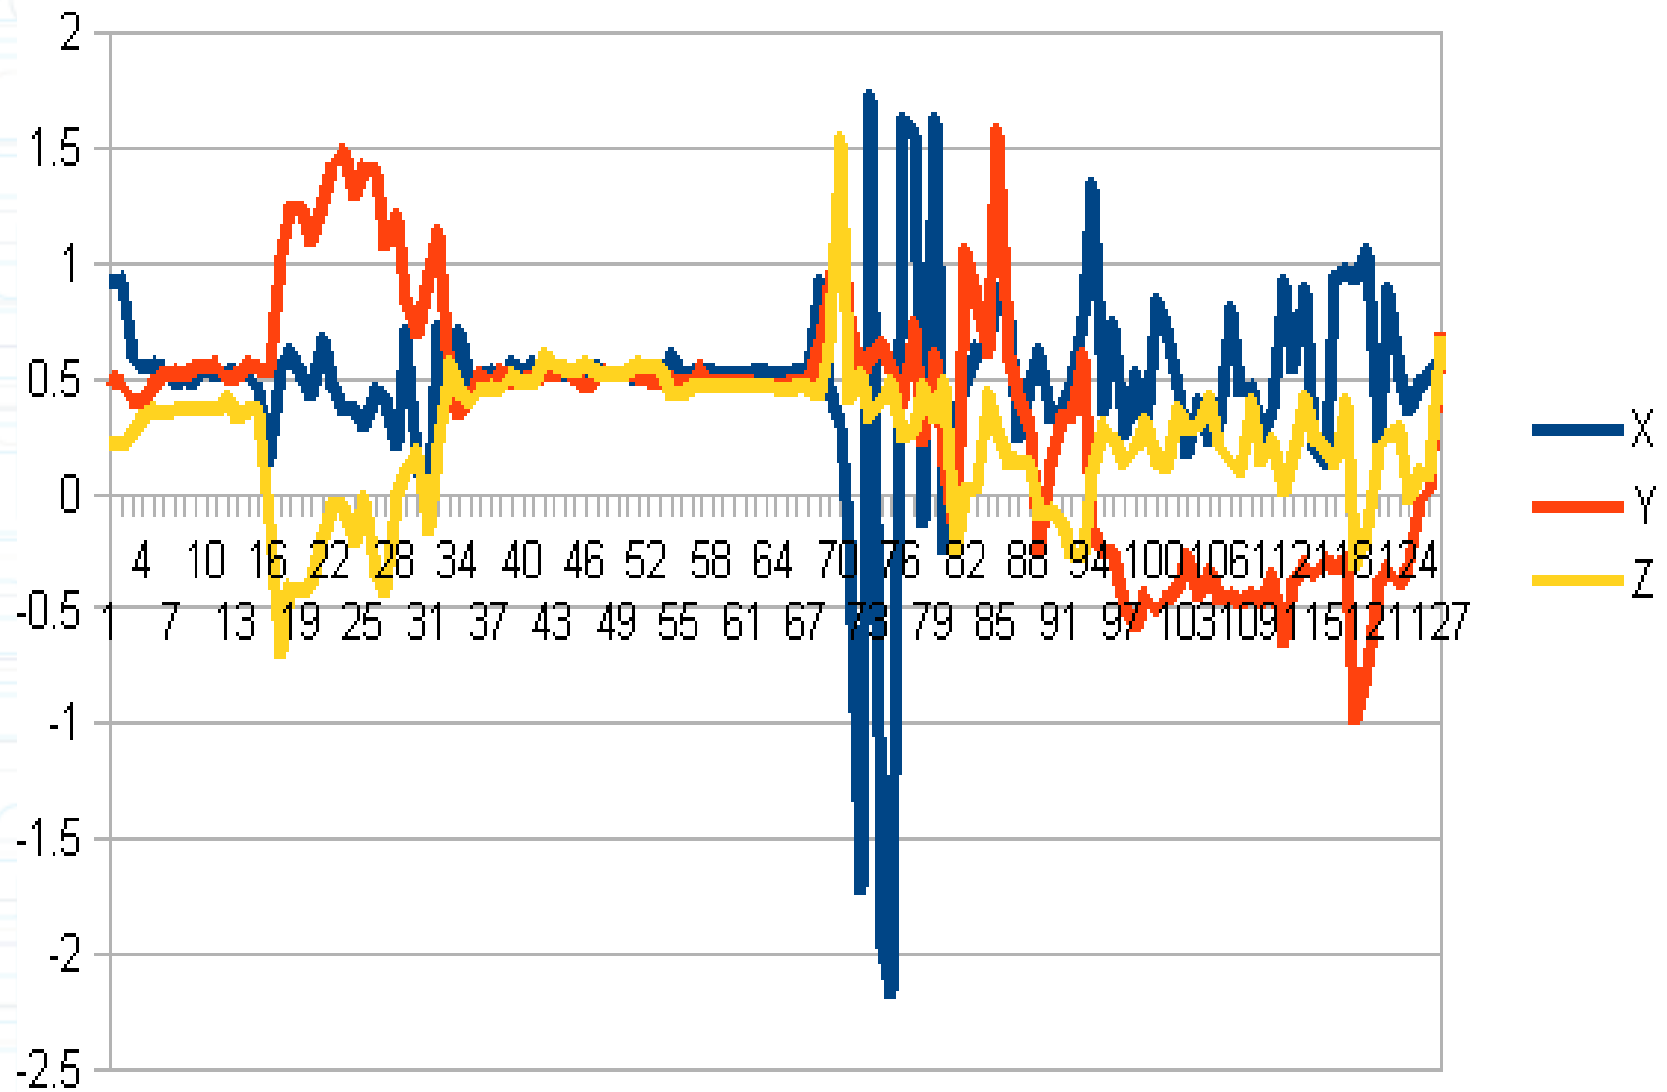

Accelerometer Sensor Data [m/s²]