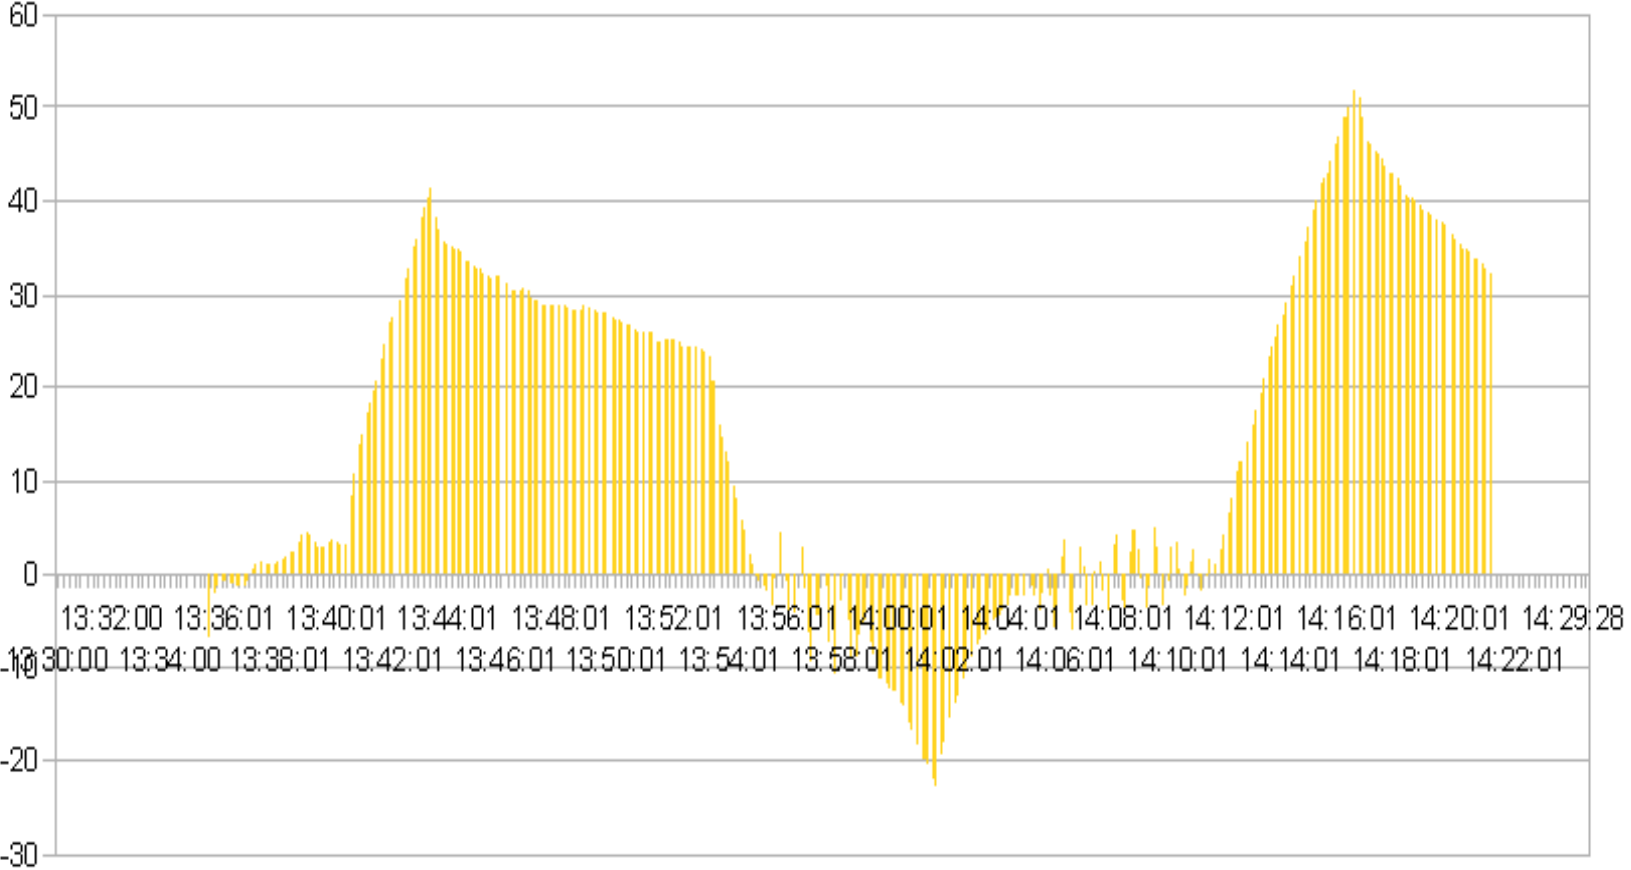

CLTP 7 – UNISEC Hokkaido, Japan

Dušan Radosavljević (Душан Радосављевић)
Committee for Space Programme Development
Republic of Serbia

Parachute

Parachute

Thermal cycle test

Temp

Vibration tests: Shock/FFT

Vibration tests: Acceleration