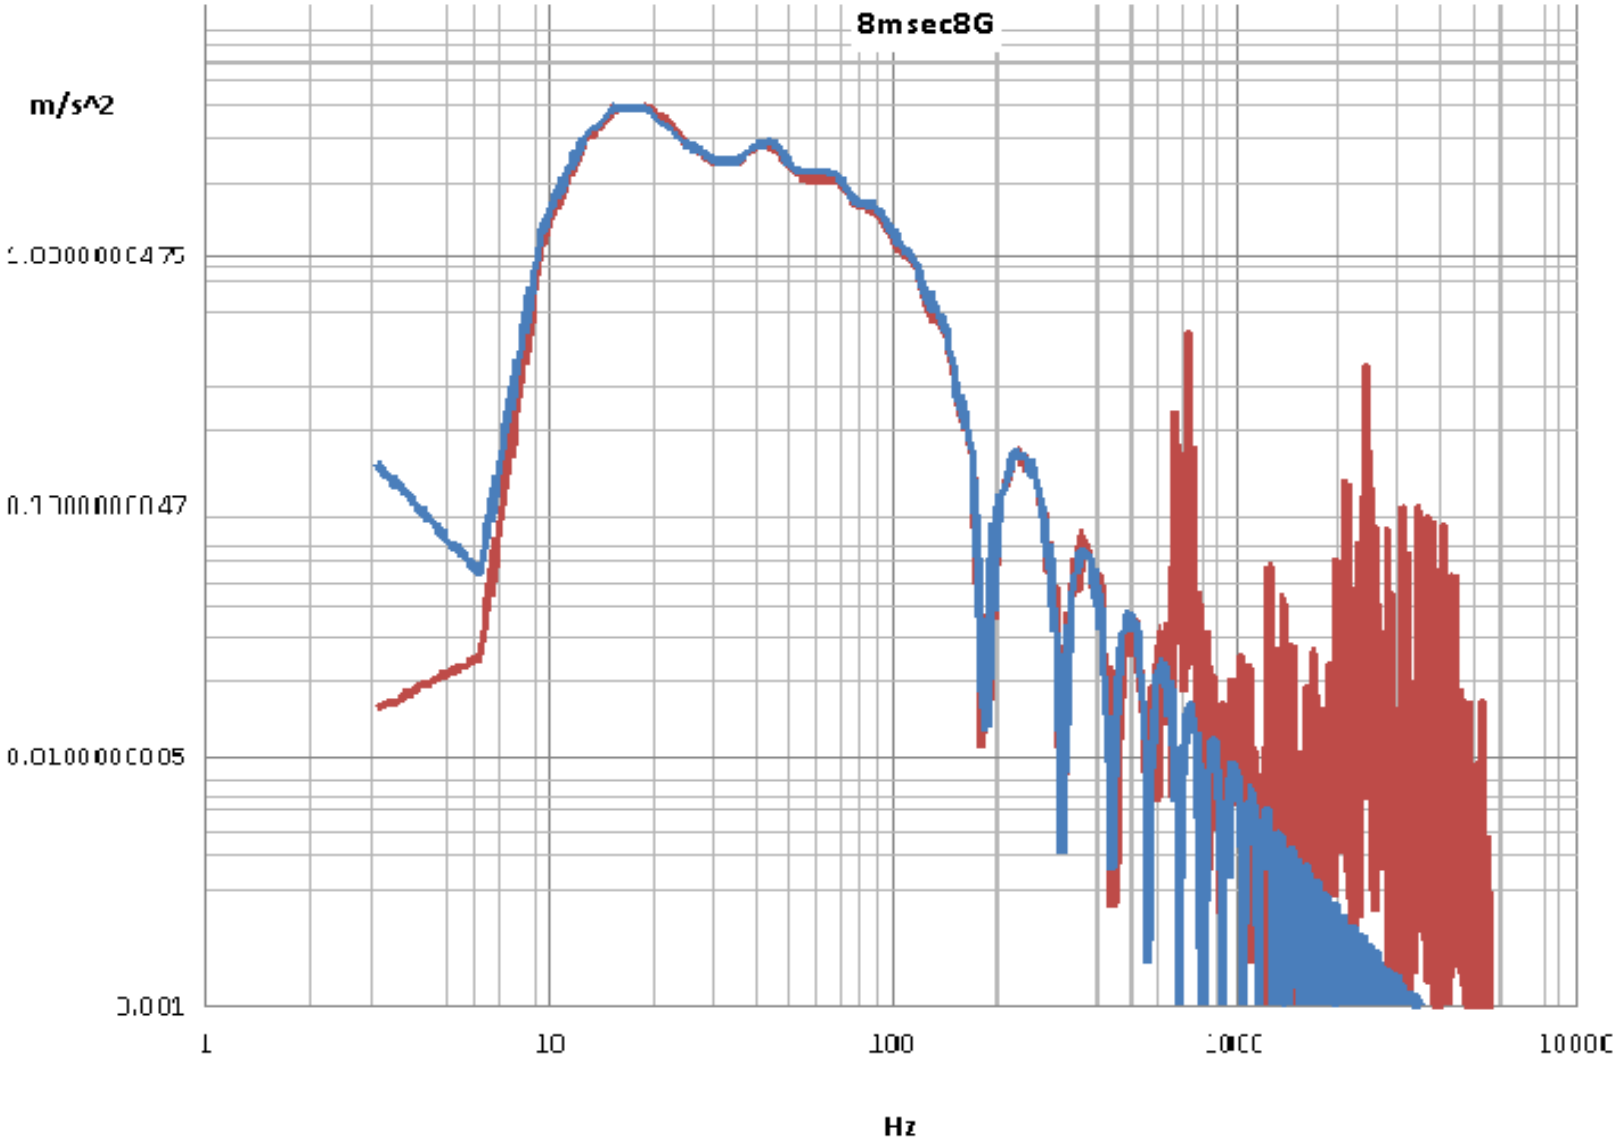

CLTP 7 – UNISEC Hokkaido, Japan

Dušan Radosavljević (Душан Радосављевић)
Committee for Space Programme Development
Republic of Serbia

Parachute

Parachute

Thermal cycle test

Temp

Vibration tests: Shock/FFT

Vibration tests: Acceleration