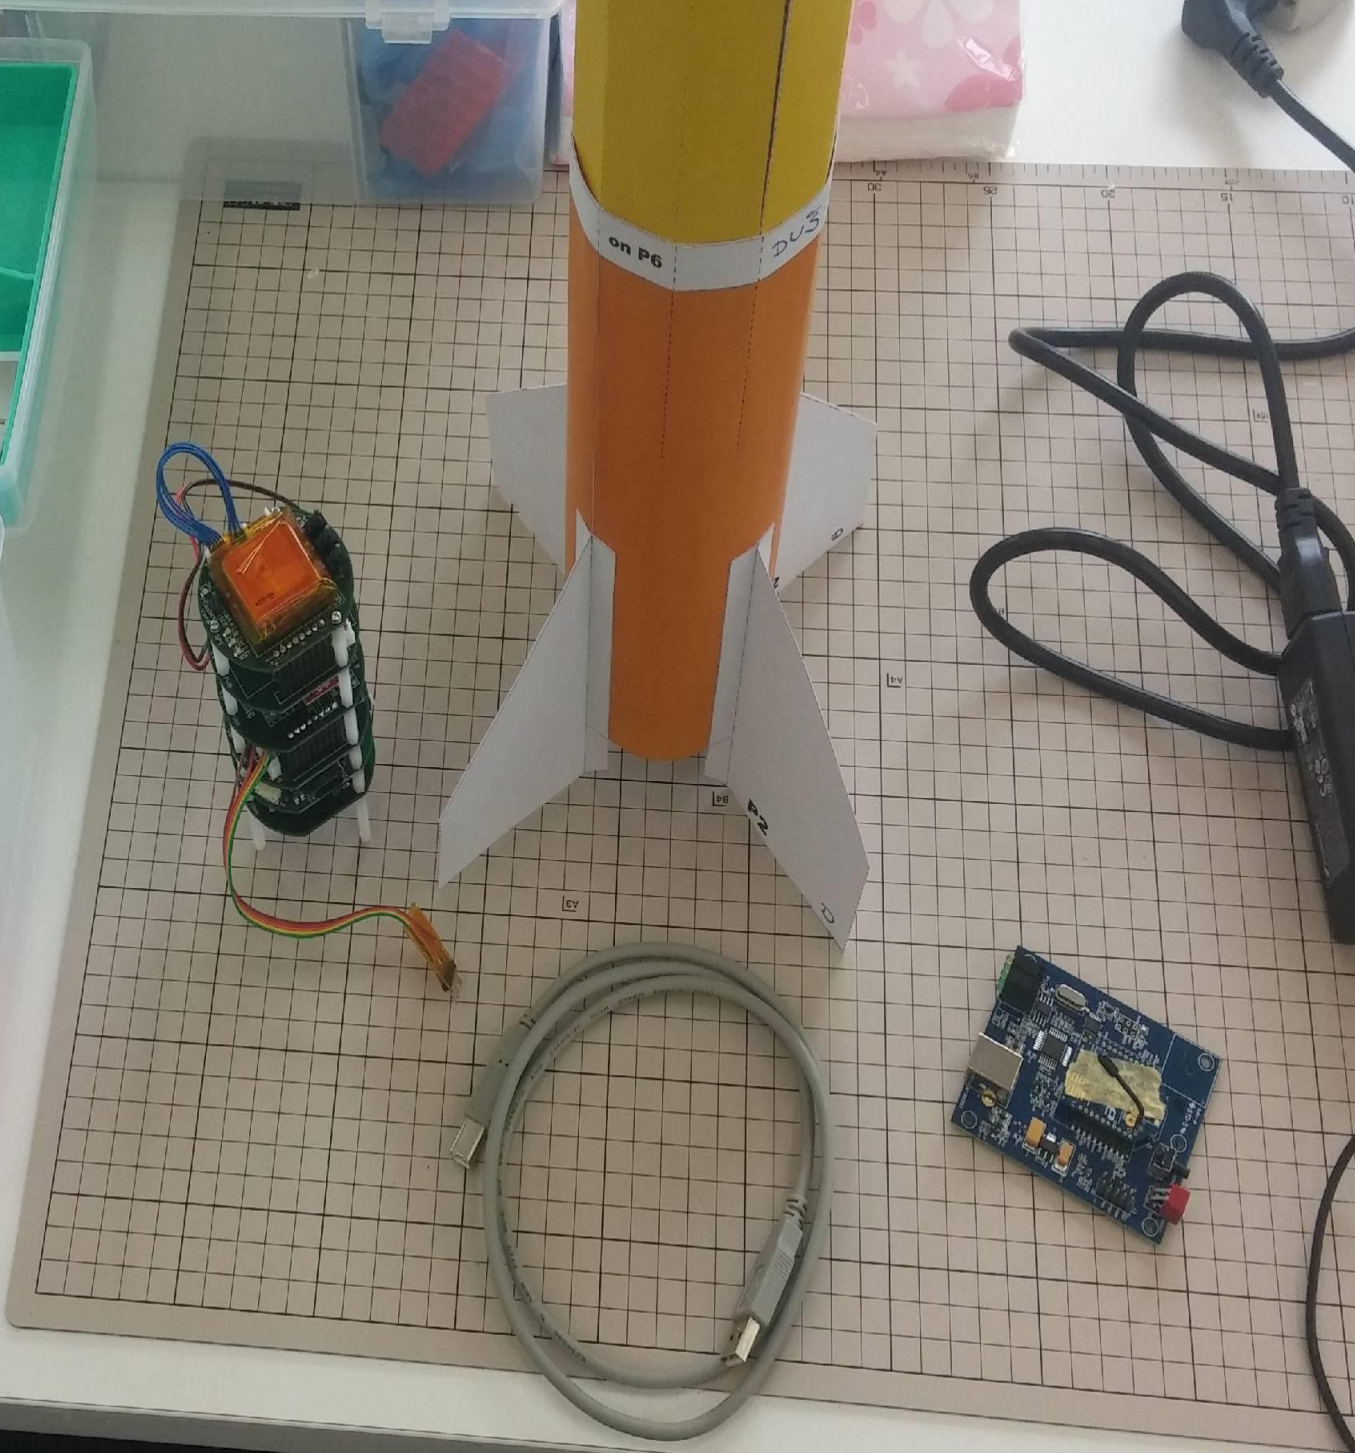

CLTP 7 – UNISEC Hokkaido, Japan

Dušan Radosavljević (Душан Радосављевић)
Committee for Space Programme Development
Republic of Serbia

Parachute

Parachute

Thermal cycle test

Temp

Vibration tests: Shock/FFT

Vibration tests: Acceleration

Vibration tests: Random/History acceleration

Vibration tests: Random/PSD

89
P8
Memory of the color of the test
1) Mark: part number
2) Mark: part on the back
3) red: plate on

First launch - 29th september 2016
(Uematsu Electric Co. - Akabira, Hokkaido, Japan)