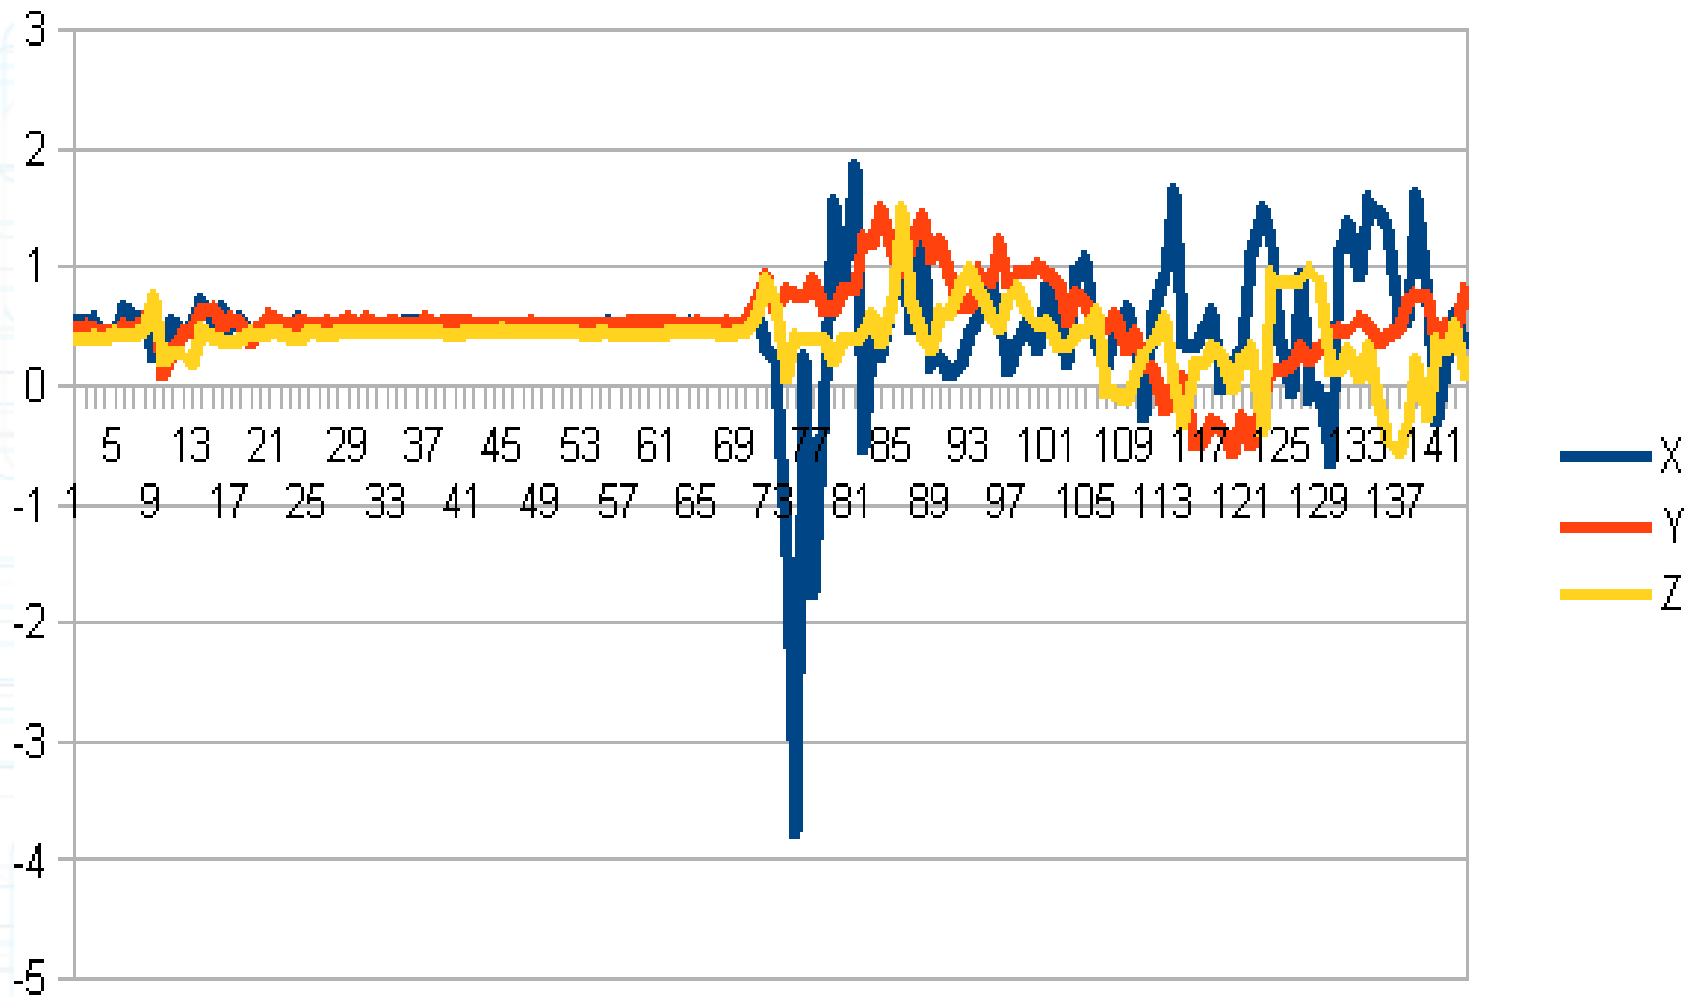

First launch - 29th september 2016
(Uematsu Electric Co. - Akabira, Hokkaido, Japan)

GPS Sensor Data

Pressure Sensor Data [mbar]

Gyroscope Sensor Data [m/s²]

Accelerometer Sensor Data [m/s²]

Second launch - 30th september 2016
(Uematsu Electric Co. - Akabira, Hokkaido, Japan)