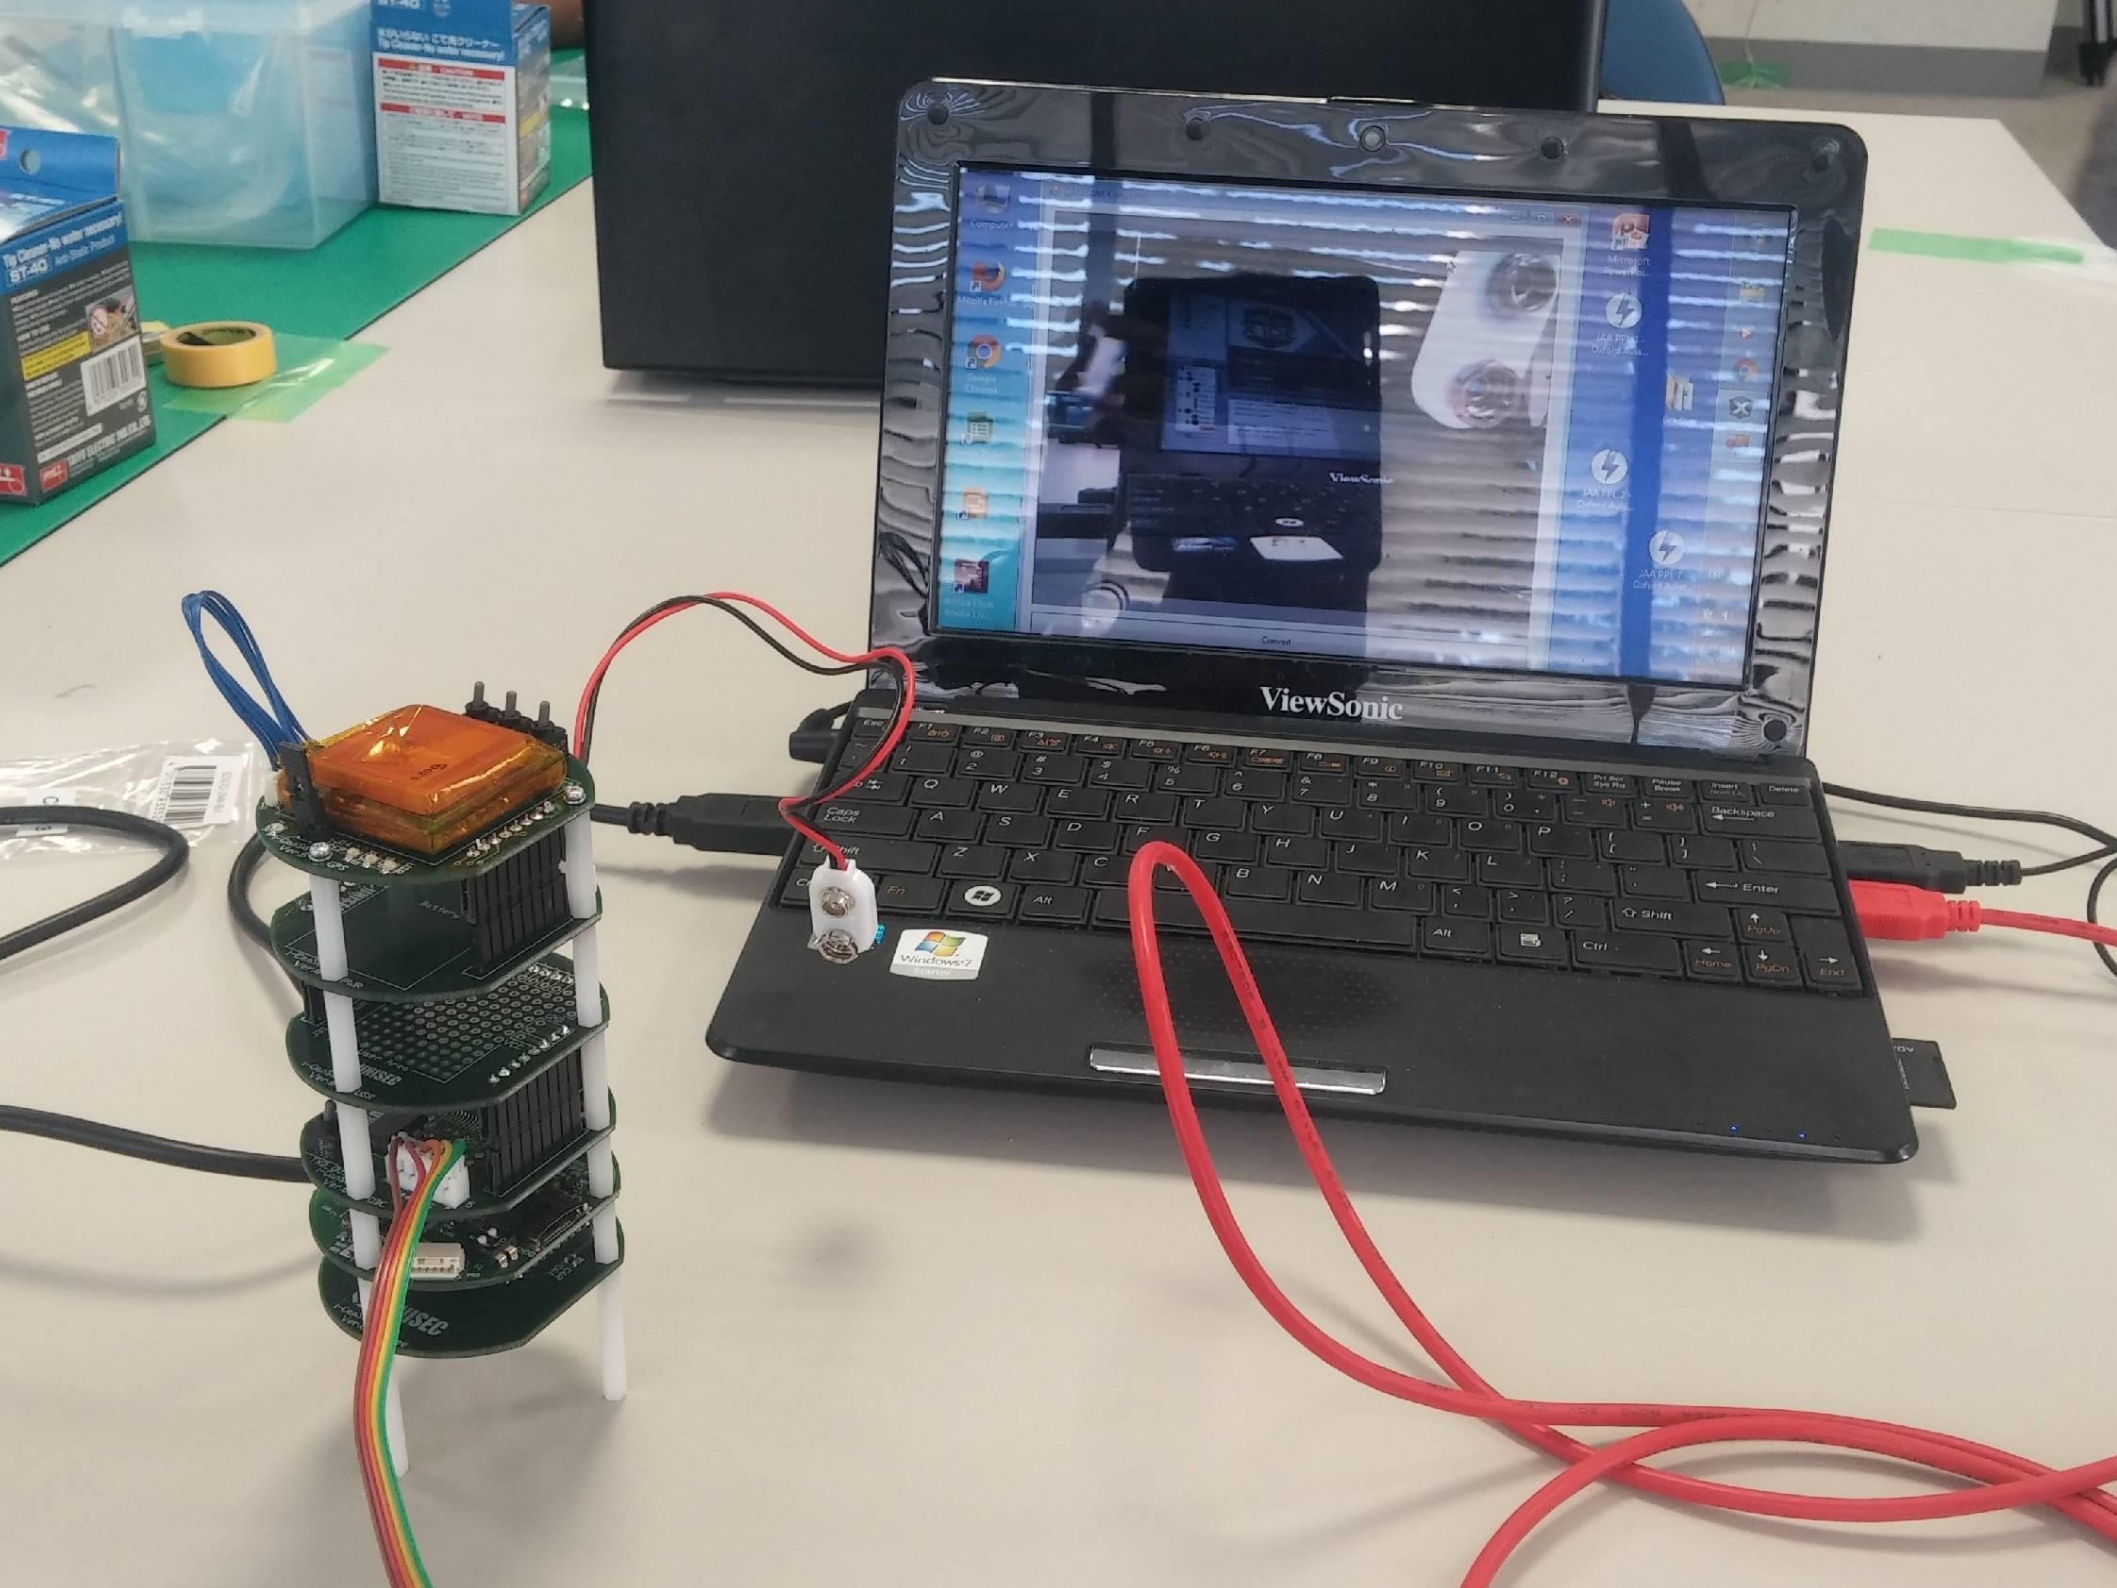

CLTP 7 – UNISEC Hokkaido, Japan

Dušan Radosavljević (Душан Радосављевић)
Committee for Space Programme Development
Republic of Serbia

Parachute

Parachute

Thermal cycle test

Temp

Vibration tests: Shock/FFT

Vibration tests: Acceleration