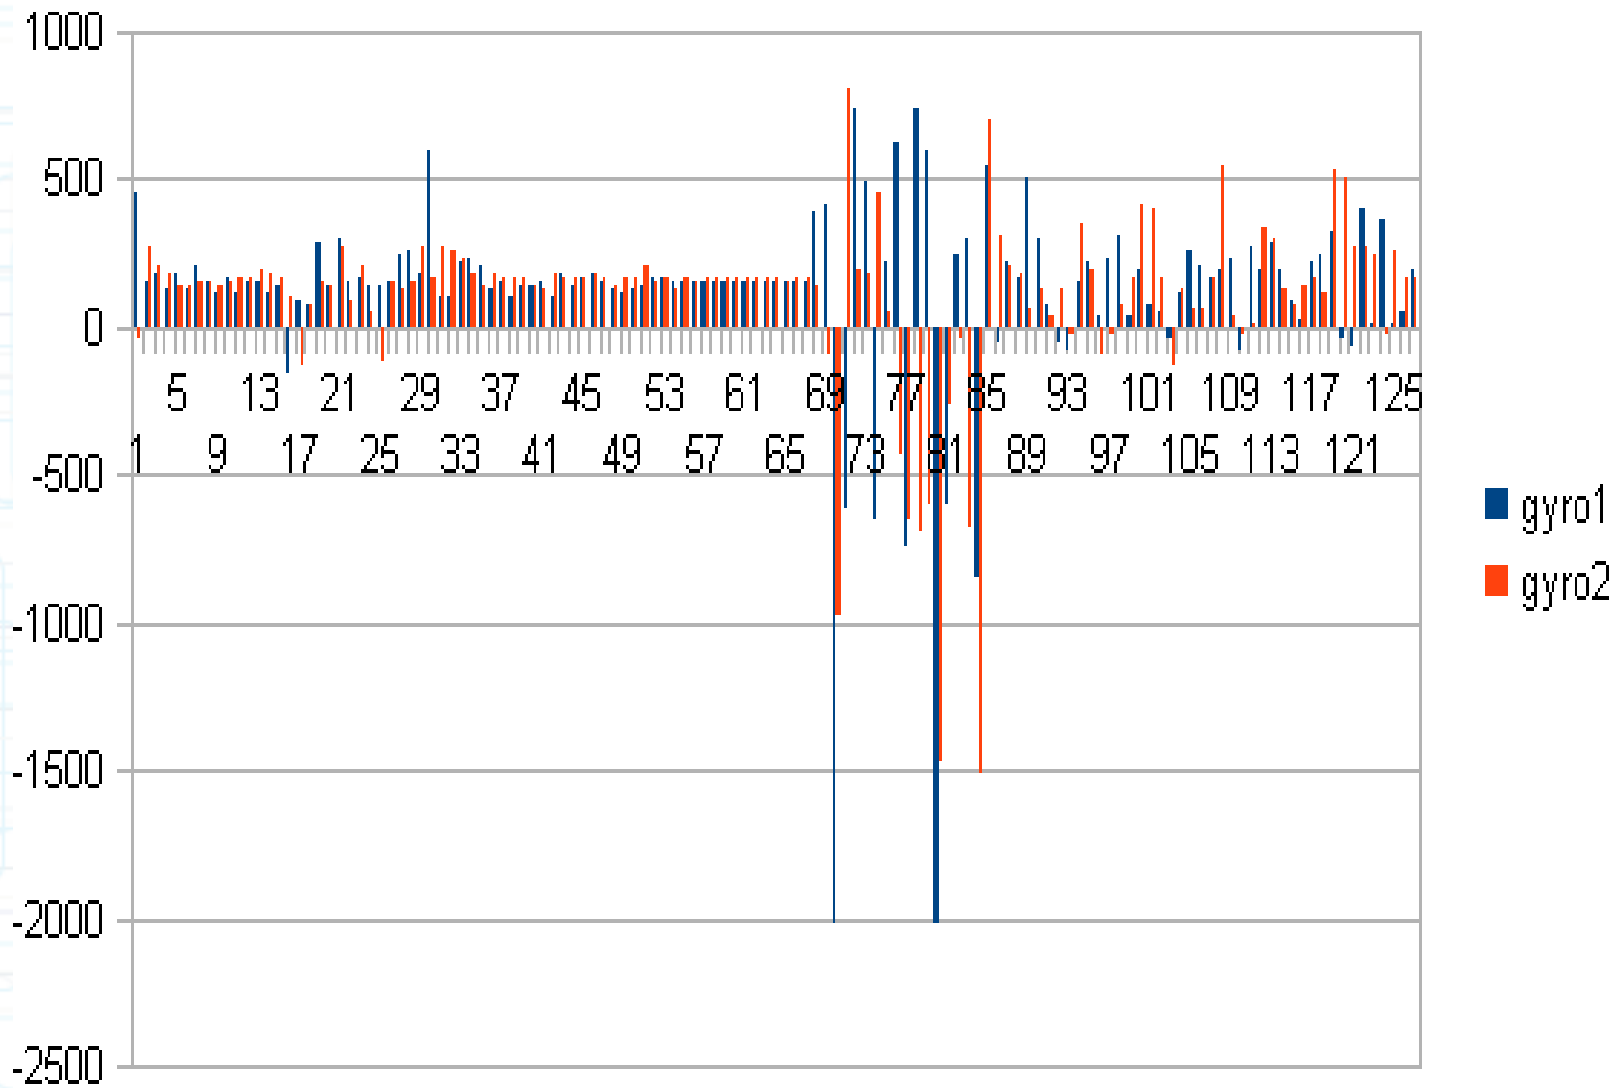

Gyroscope Sensor Data [m/s²]