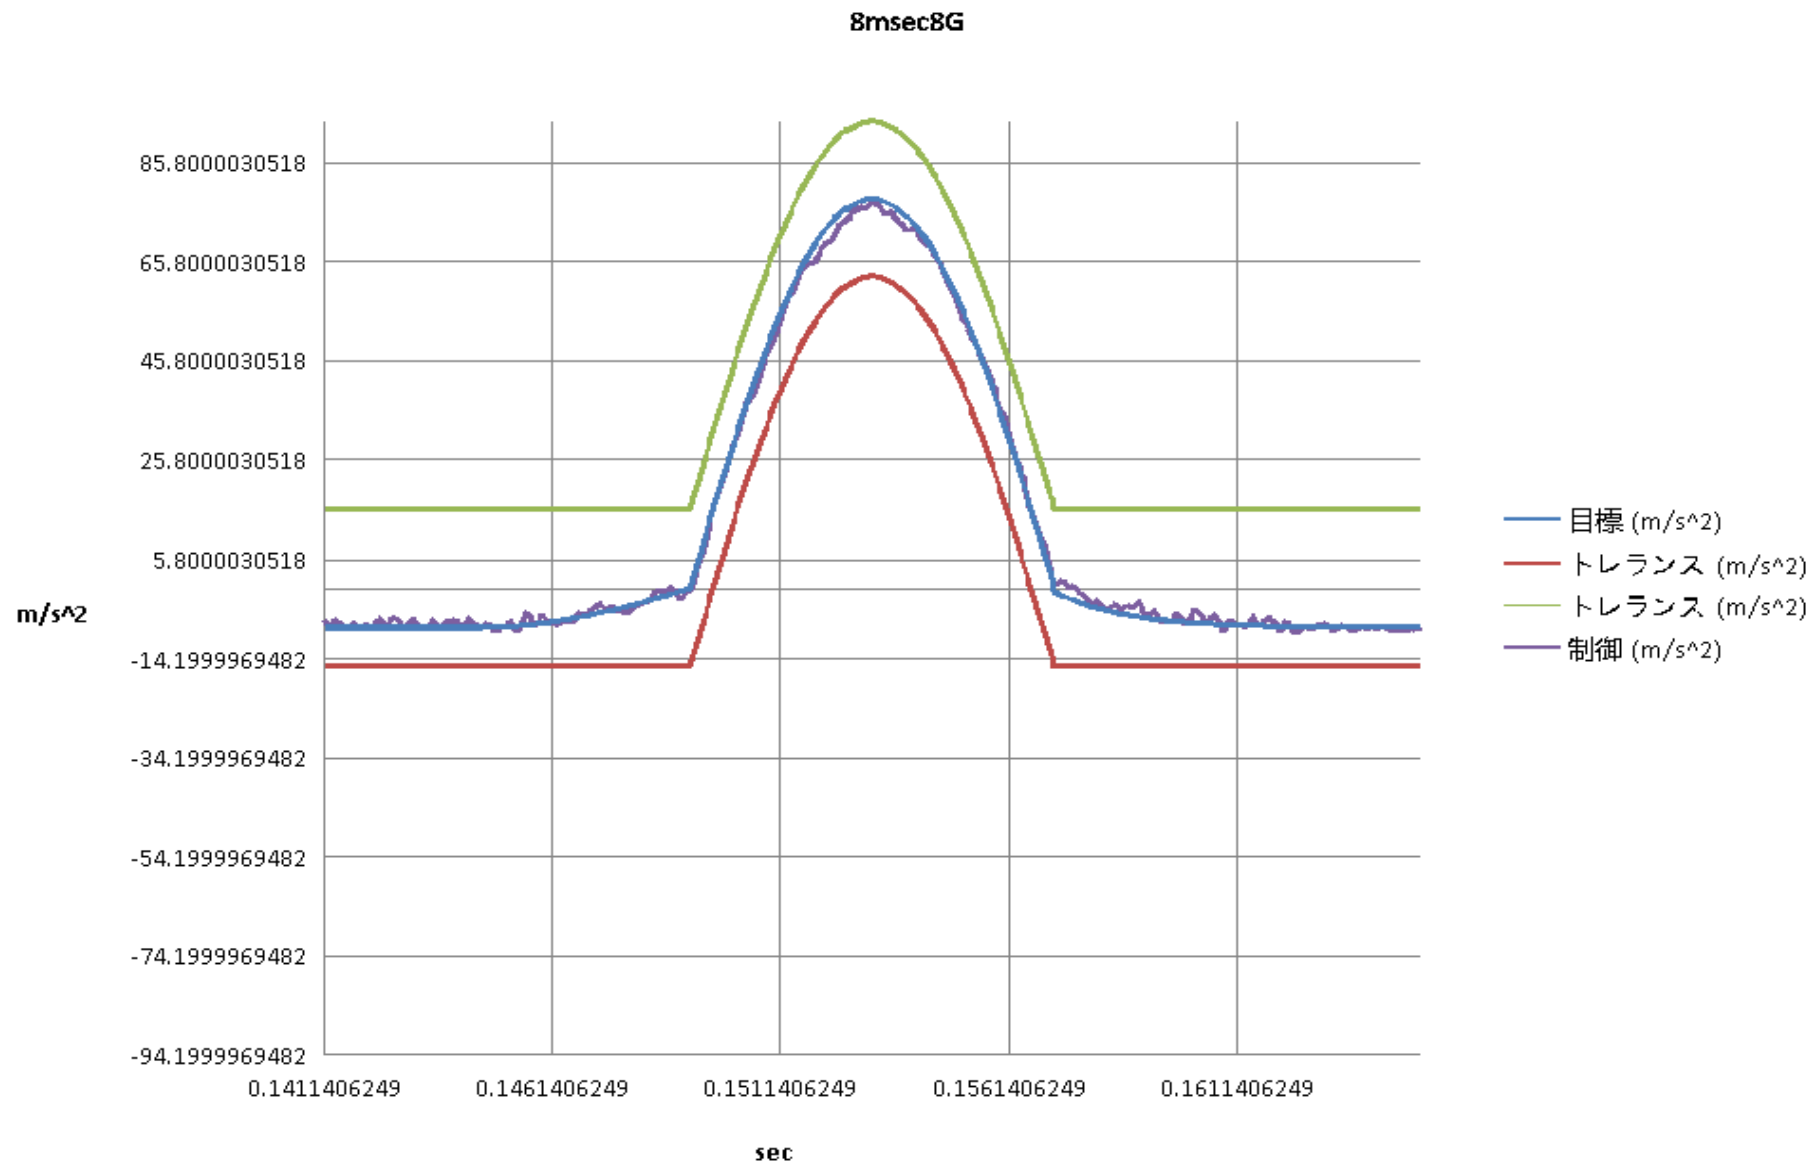

CLTP 7 – UNISEC Hokkaido, Japan

Dušan Radosavljević (Душан Радосављевић)
Committee for Space Programme Development
Republic of Serbia

Parachute

Parachute

Thermal cycle test

Temp

Vibration tests: Shock/FFT

Vibration tests: Acceleration